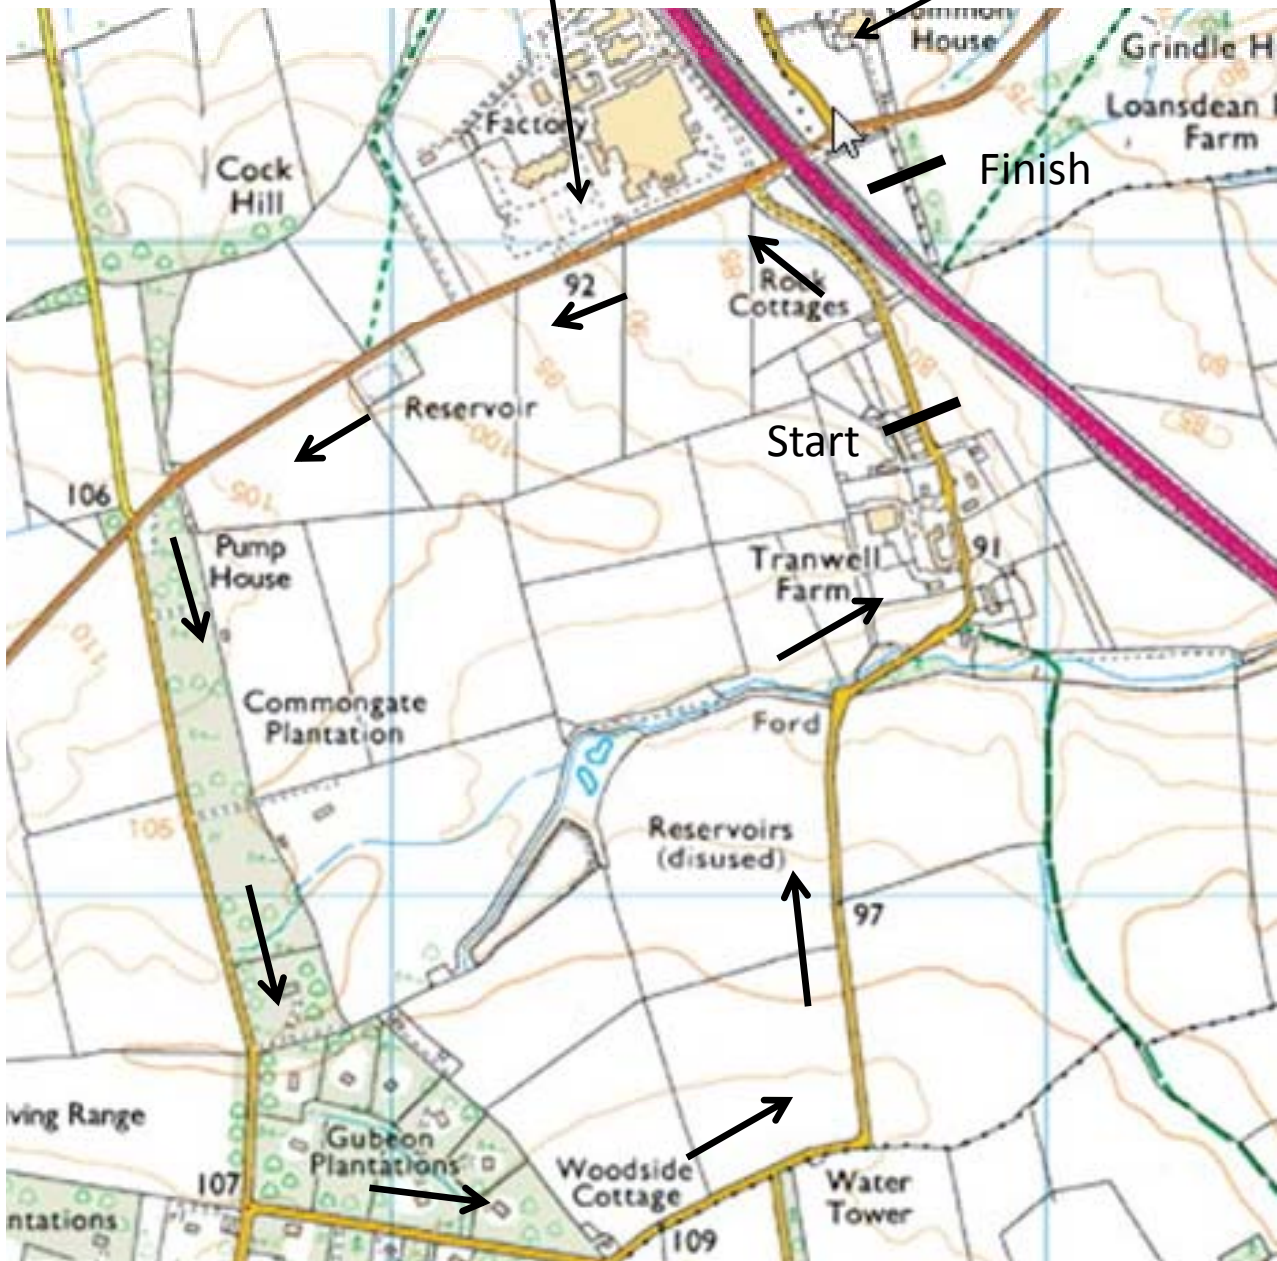

## Morpeth 10k course map

Race Parking at  
Piramal factory

Race HQ  
Craik park  
NE61 2YX

Course consists of two laps then turn  
right through the underpass to the finish